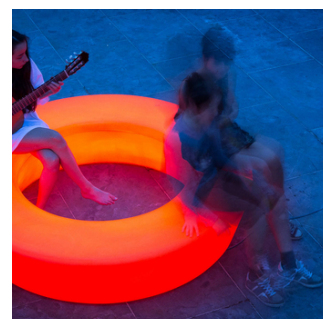

## LOOP LIGHT # 136

Loop can be used indoor + outdoor in various social and cultural contexts to take an informal rest or movement on, in and around. Ideal for 4-6 people.

With its circular form and individual colours Loop creates a characteristic environment in urban spaces, parks, golf resorts, schools, amusement parks etc. The product is created to either temporary or permanent spaces. For children in schools and other institutions Loop will be irresistible for a break or play.

## Light function

The integrated LED-light tube is mounted in the center and glows through the translucent polyethylene surface with a uniform luminance. The optimal light output is achieved with max 20 lux light from the surroundings.