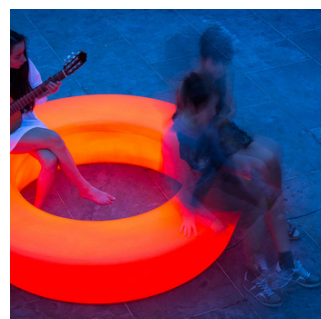

FACTS

LOOP LIGHT # 136

Loop can be used indoor + outdoor in various social and cultural contexts to take an informal rest or movement on, in and around. Ideal for 4-6 people.

With its circular form and individual colours Loop creates a characteristic environment in urban spaces, parks, golf resorts, schools, amusement parks etc. The product is created to either temporary or permanent spaces. For children in schools and other institutions Loop will be irresistible for a break or play.

Design: AART Designers