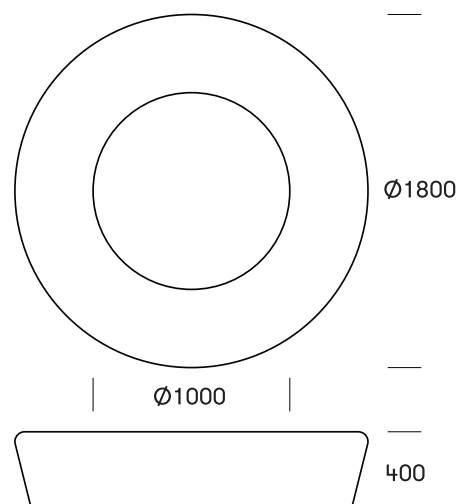

FACTS

LOOP LIGHT # 136

Loop can be used indoor + outdoor in various social and cultural contexts to take an informal rest or movement on, in and around. Ideal for 4-6 people.

With its circular form and individual colours Loop creates a characteristic environment in urban spaces, parks, golf resorts, schools, amusement parks etc. The product is created to either temporary or permanent spaces. For children in schools and other institutions Loop will be irresistible for a break or play.

Design: AART Designers