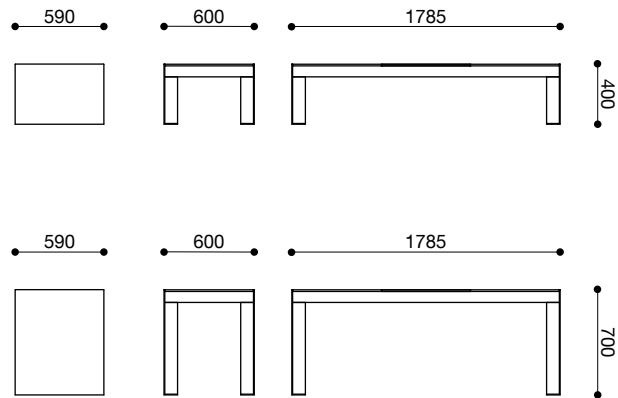

Passepartout HPL

Technical Informations

Dimensions

Hole pattern for mounting

Mounting

Without foundation with threaded rod

With foundation with threaded rod

Without foundation with screw and dowel