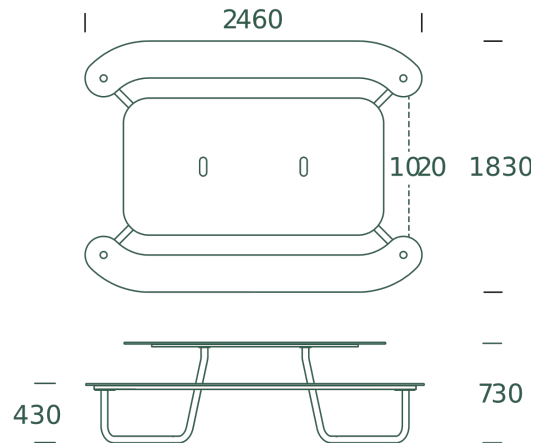

#177

Plateau Picnic I

Technical data

Material

Seat/tabletop: robust, multi-layered and dyed 12mm compact laminate available in 6 colours. Highly UV- and weather-resistant, solid mechanical quality and durability. Frame: Hot galvanized steel. Disc: Bead blasted stainless steel.

Dimensions

L2460 x B1830 x H730mm.

Seats 6-8 including two wheelchairs.

Fixation

4 x Ø14mm holes. For surface fixation.

Extras

#197 Plateau backrest f. Plateau Picnic O, I, L: Backrest in the same material, colours etc. can easily be mounted on both sides of the picnic table. It consists of a backrest in HPL. and a hot galvanized steel frame to be fixated on the lower side of the seats with screws (attached). 1.9m long and 0.3m high.