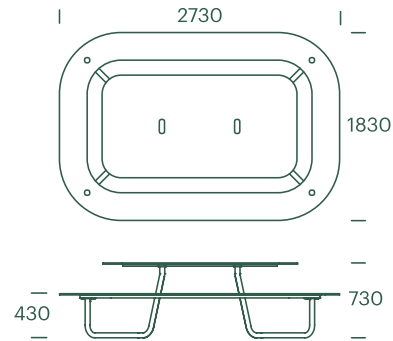

#177

Plateau Picnic O

Technical data

Material

Seat/tabletop and backrest: robust, multi-layered and dyed 12mm compact laminate available in 6 colours. Highly UV- and weather-resistant, solid mechanical quality and durability. Frame: Hot galvanized steel. Disc: Bead blasted stainless steel.

Dimensions

L2730 x B1830 x H730mm.
Seats up to 12 people.

Fixation

4 x Ø14mm holes. For surface fixation.

Extras

#197 Plateau backrest f. Plateau Picnic O, I, L: Backrest in same material, colours etc. can easily be mounted on both sides of the picnic table. Consist of a backrest in compact laminate and a hot galvanized steel frame to be fixated on the lower side of the seats with screws (attached). 1.9m long and 0.3m high.

Design protection

Registered EUIPO, design number 003342609-0001.

Product code

177 0126 PLATEAU Picnic O, golden yellow HPL/galv./140 kg.
177 0118 PLATEAU Picnic O, olive HPL/galv./140 kg.
177 0105 PLATEAU Picnic O, steel blue HPL/galv./140 kg.
177 0125 PLATEAU Picnic O, terracotta HPL/galv./140 kg.
177 0123 PLATEAU Picnic O, corten HPL/galv./140 kg.
177 0122 PLATEAU Picnic O, cave HPL/galv./140 kg.
197 01xx PLATEAU Backrest f. Picnic O/I/L.