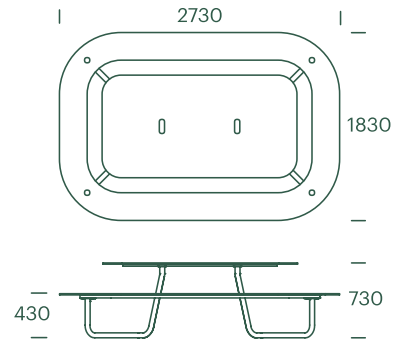

#177

Plateau Picnic O

Technical data

Material

Seat/tabletop and backrest: robust, multi-layered and dyed 12mm compact laminate available in 6 colours. Highly UV- and weather-resistant, solid mechanical quality and durability. Frame: Hot galvanized steel. Disc: Bead blasted stainless steel.

Sustainability

Lifespan up to 50 years.
Made from 65% surplus wood from Norwegian sawmills.
FSC® and PEFC certified.

Dimensions

L2730 x B1830 x H730mm.
Seats up to 12 people.

Fixation

4 x Ø14mm holes. For surface fixation.

Extras

#197 Plateau backrest f. Plateau Picnic O, I, L: Backrest in same material, colours etc. can easily be mounted on both sides of the picnic table. Consist of a backrest in compact laminate and a hot galvanized steel frame to be fixated on the lower side of the seats with screws (attached). 1.9m long and 0.3m high.

Design protection

Registered EUIPO, design number 003342609-0001.

Product code

177 0105 Plateau Picnic O /140 kg., Steel Blue
177 0110 Plateau Picnic O /140 kg., Patina Green
177 0122 Plateau Picnic O /140 kg., Cave
177 0123 Plateau Picnic O /140 kg., Corten
177 0125 Plateau Picnic O /140 kg., Terracotta
177 0126 Plateau Picnic O /140 kg., Golden Yellow