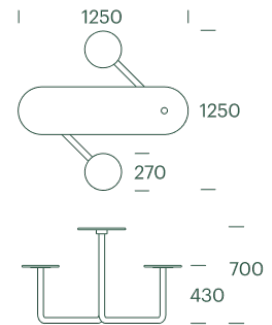

#206

Plateau Picnic Duo

Looking for a simple design that fits two people? The Plateau Picnic Duo is the intimate member of the PLATEAU family. Coupling simplicity with sophistication, this piece of furniture is an ideal solution, serving as both an informal workspace where creativity can flow freely or as a cozy meeting place for two who wants to share special moments