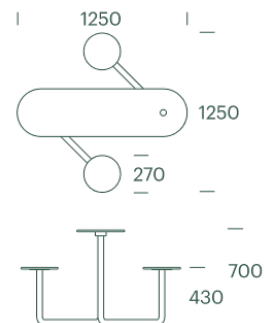

#206

Plateau Picnic Duo

Looking for a simple design that fits two people? The Plateau Picnic Duo is the intimate member of the PLATEAU family. Coupling simplicity with sophistication, this piece of furniture is an ideal solution, serving as both an informal workspace where creativity can flow freely or as a cozy meeting place for two who wants to share special moments