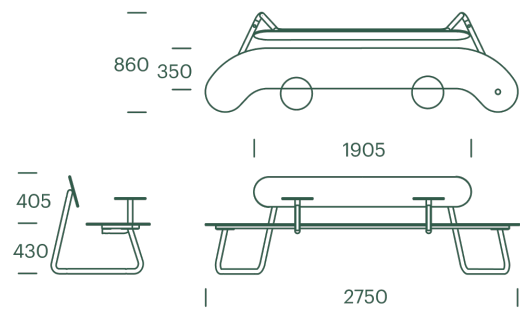

# Plateau Bench

Plateau Bench, with its slim design and organic rounded forms, creates a pleasant contrast in the often square urban structures and spaces. The 2,8 meter long seat provides plenty of seating space where people can either sit together in groups or separated at each end of the table

Frame: Hot galvanized steel. Disc: Bead blasted stainless steel.

Side-table: ø270mm high pressured laminate seat/backrest and ø42mm tube in hot galvanized steel.

### Dimensions

L2750 x B860 x H835mm.

Seating: 5-6 people.