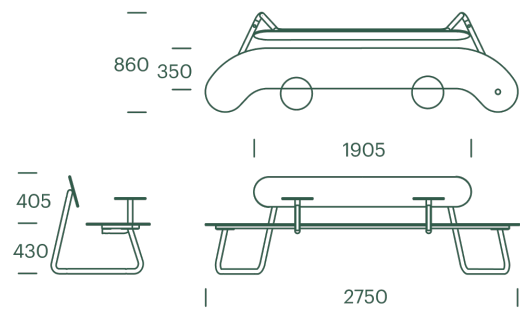

#192

Plateau Bench

Plateau Bench, with its slim design and organic rounded forms, creates a pleasant contrast in the often square urban structures and spaces. The 2,8 meter long seat provides plenty of seating space where people can either sit together in groups or separated at each end of the table

#192

Plateau Bench

Technical data

Material

Seat and backrest: 2.8m, robust, multi-layered and dyed 12mm compact laminate (HPL) available in 6 colours and 2 textured surfaces. Highly UV- and weather-resistant, solid mechanical quality and durability.
Frame: Hot galvanized steel. Disc: Bead blasted stainless steel.
Side-table: ø270mm high pressured laminate seat/backrest and ø42mm tube in hot galvanized steel.

Dimensions

L2750 x B860 x H835mm.
Seating: 5-6 people.

Mounting

4 x Ø14mm holes. For surface fixation.
Delivered partially assembled: HPL and steel frame are premounted, and legs are not mounted on the product.

Variants

Frame + HPL are available in other colours.

Accessories

Side-table: ø270mm, 1 or 2 side-tables, side-table and armrest in one, can be mounted in 2 positions – bolts and nuts are supplied with a product.