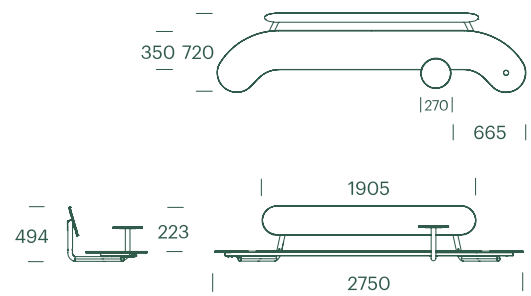

#194

Plateau Wall Bench

The Plateau Wall Bench is an extension of the Plateau Bench. Its slim, organic, and rounded design, with a 2,8 meter long seat, comfortably accommodates 5-6 persons and facilitates group seating at both ends of the bench. For added functionality, 1 or 2 side tables can be mounted at each end

#194

Plateau Wall Bench

Technical data

Material

Seat and backrest: 2.8m, Robust, multi-layer and coloured 12mm compact laminate in 6 colours. Very UV and weather-resistant and solid mechanical quality and durability.

Frame: hot-dip galvanized steel. Disc: glass-blown stainless steel. Can be delivered with a customer-specified name/logo or other.

Side table: ø270mm high-pressure laminate as seat/back and ø42mm tube as the frame.

Dimensions

L2750 x W720 x H495mm.

Seating: 5-6 people.

Assembly

Supplied partially mounted: HPL and steel frames are pre-assembled, and the wall frame + steel discs are not mounted.

Mounted on the wall, hole size Ø13mm.