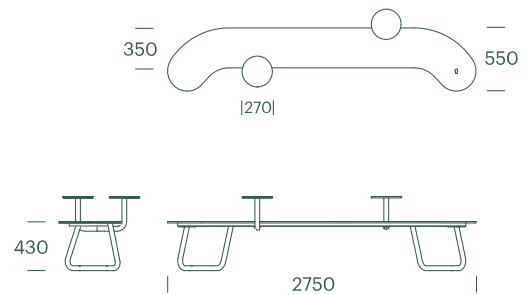

#193

Plateau Plinth

Plateau Plinth, with its slim design and organic, rounded forms, creates a pleasing contrast in the often square urban structures and spaces. The 2,8 meter long seat provides plenty of seating space where people could either sit together in groups or separated at each end of the table

#193

Plateau Plinth

Technical data

Material

Seat: 2.8m, robust, multi-layered and dyed 12mm compact laminate. Highly UV- and weather-resistant, solid mechanical quality and durability.

Frame: Hot galvanized steel. Disc: Bead blasted stainless steel.

Side-table: ø270 mm compact laminate arm/table and ø42mm tube in hot galvanised steel.

Dimensions

2750L x 550B x 430Hmm.

Seats for 5-6 people.

Mounting

4 x Ø14mm holes. For surface fixation. Fixation is recommended to ensure stability.

Delivered partially assembled: HPL and steel frame are premounted, legs are not mounted on a product.

Variants

Frame + compact laminate are available in other colours.

Accessories

Side-table: ø270mm, 1 or 2 side-tables, side-table and armrest in one, can be mounted in 4 different positions and on each side – max. 2 side-tables. Bolts included.