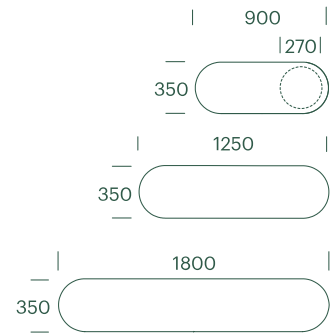

#195

Plateau Seat

Plateau Seat appear as a very slim and almost graphically floating seat. Works almost like a carpet, which creates comfortable seating that invites you to stay. Often people prefer to sit on outdoor steps and plinths, but these surfaces can be dirty and chilly. With compact laminate, a comfortable sitting experience is achieved

#195

Plateau Seat

Technical data

Material

Seat: Robust, multilayer and coloured 12mm compact laminate in 6 colours. Very UV and weather resistant and solid mechanical quality and durability.

Frame: hot-dip galvanized steel.

Table: Compact laminate, same as seat and \varnothing 42mm tube in hot-dip galvanized steel.

Disc: Bead blasted stainless steel. Can be delivered with customer-specified name/logo or other.

Assembly + fixation

Dimensions

900/1250/1800mm x 350mm.

Seating: 1-4 people.

Accessories

Table: \varnothing 270mm table, which can also be used as an armrest. Disc at the end of the seat is removed, table is mounted in the hole and fastened with the supplied bolts and nuts.