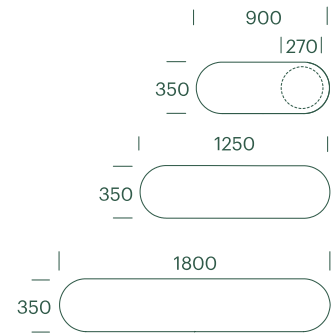

#195

Plateau Seat

Plateau Seat appear as a very slim and almost graphically floating seat. Works almost like a carpet, which creates comfortable seating that invites you to stay. Often people prefer to sit on outdoor steps and plinths, but these surfaces can be dirty and chilly. With compact laminate, a comfortable sitting experience is achieved

#195

Plateau Seat

Technical data

Material

Seat: Robust, multilayer and coloured 12mm compact laminate in 6 colours. Very UV and weather resistant and solid mechanical quality and durability.

Frame: hot-dip galvanized steel.

Table: Compact laminate, same as seat and ø42mm tube in hot-dip galvanized steel.

Disc: Bead blasted stainless steel. Can be delivered with customer-specified name/logo or other.

Assembly + fixation

For mounting on a concrete plinth etc.

Dimensions

900/1250/1800mm x 350mm.

Seating: 1-4 people.

Accessories

Table: ø270mm table, which can also be used as an armrest. Disc at the end of the seat is removed, table is mounted in the hole and fastened with the supplied bolts and nuts.