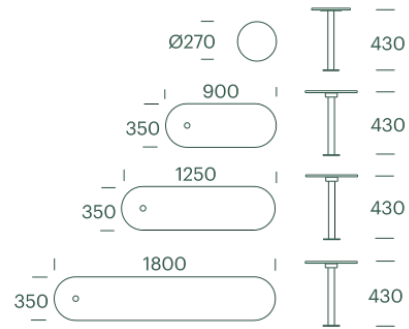

#195

Plateau Seat B-F

Plateau seats appear as a very slim and almost graphically floating seat. Works almost like a carpet, which creates comfortable seating that invites you to stay. Often people prefer to sit on outdoor steps and plinths, but these surfaces can be dirty and cold. With compact laminate, a comfortable sitting experience is achieved

#195

Plateau Seat B-F

Technical data

Material

Seat: Robust, multilayer and coloured 12mm compact laminate (HPL) in 6 colours. Very UV and weather resistant and solid mechanical quality and durability.

Frame and legs: hot-dip galvanized steel or hot-dip galvanized steel + anthracite structure powder coated. Approx. RAL 7024.

Table: Compact laminate, same as seat and ø42mm tube in hot-dip galvanized steel.

Disc: Bead blasted stainless steel. Can be delivered with customer-specified name/logo or other.

Dimensions

ø270mm or 900/1250/1800mm x 350mm.