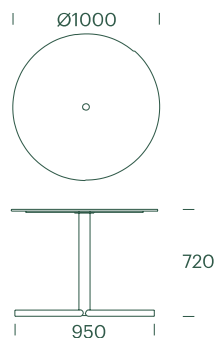

#205

Plateau Table Round

Keep it simple with Plateau Table Round, member of the PLATEAU family. With a strong less-is-more design in an organic shape, it offers a perfect fit with four Plateau City Chairs

#205

Plateau Table Round

Technical data

Material

Tabletop: Robust, multi-layer and coloured 12mm compact laminate (HPL) in 6 colours. Very UV and weather-resistant and solid mechanical quality and durability.

Frame/leg: hot-dip galvanized steel. Disc with logo: Bead blasted stainless steel. Can be delivered with a customer-specified name/logo or other.

Dimensions

Ø1000 x H720mm.

Seating: 4 people.

Assembly + fixation