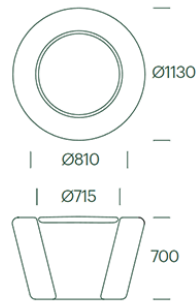

#169

Loop Cone Table

Technical data

Material

Rotation moulded polyethylene, 6 mm thick, dyed. UV-resistant, stands up to weather, wear and tear. The material is suitable for granulation and recycling.

Surfaces and friction

The products have a textured/granulated surface due to abrasive blasting of the mold. This process enhances the friction and makes the surface less slippery. Top: Smooth surface.

Dimensions

Top: Ø1130mm / Bottom: Ø810mm / H700mm.

Combinations

Loop Cone Table can be combined with various numbers of HopOp (recommended no: 6), or Loop Arc, winding around the table or forming a ring (requires 3 x Loop arc).

Color Choices

Loop Cone Table is composed of Loop Cone + Tabletop, which must be ordered separately. Loop Cone and tabletop may be the same colour or two different colours.