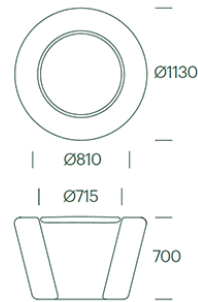

#169

Loop Cone Table

Technical data

Material

Rotation moulded polyethylene, 6 mm thick, dyed. UV-resistant, stands up to weather, wear and tear. The material is suitable for granulation and recycling.

Surfaces and friction

The products have a textured/granulated surface due to abrasive blasting of the mold. This process enhances the friction and makes the surface less slippery. Top: Smooth surface.

Dimensions

Top: Ø1130mm / Bottom: Ø810mm / H700mm.

Combinations

Loop Cone Table can be combined with various numbers of HopOp (recommended no: 6), or Loop Arc, winding around the table or forming a ring (requires 3 x Loop arc).

Color Choices

Loop Cone Table is composed of Loop Cone + Tabletop, which must be ordered separately. Loop Cone and tabletop may be the same colour or two different colours.