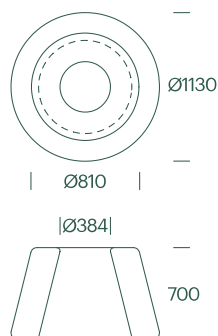

# Loop Cone Backrest

Loop Cone placed in the center of a Loop Circle acts as a backrest. A plant can be placed in the center of the Cone, or you can choose a table top to cover the 'hole'

#169

### Dimensions

Outside diameter: Ø1130mm/Ø810 x H700mm. Inside diameter: Ø720/380mm.  
Inner volume for e.g. plants: 170L.  
Top plate: Ø380mm.