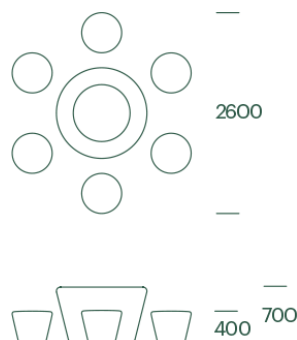

#198

Loop Up

Loop Up, placed in clusters and colors, creates inviting environments that interact with space in a playful manner. With its simple appearance, Loop Up symbolizes fun and spontaneity, inviting people to sit, rest, play, and jump

#198

Loop Up

Technical data

Material

Rotation moulded polyethylene, 6mm thick, dyed. Moulded in one piece. UV-resistant, stands up to weather, wear and tear. The material is suitable for granulation and recycling.

Dimensions

Ø540 x H400mm.

Volume: 68L.

Fixation

For surface and ground fixation. Brackets to be ordered separately.

Recycled and ecolabelled*

Recycled version is made from 100% recycled polyethylene plastic, of which 85% comes from internal waste and production surplus, while 15% comes from polyethylene bags.