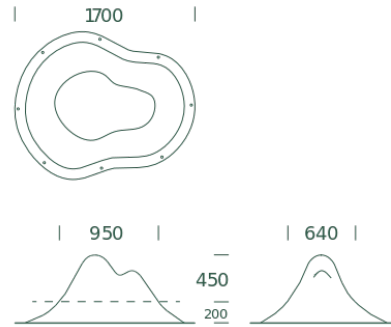

#134

Rock

Technical data

Material

Molded in 4mm fiberglass reinforced polyester.
UV-resistant (minimal fading by the sun), robust and wind and weather resistant.

Dimensions

L1700 x B1400 x H650mm.

L1700 x B1400 x H650mm.

Product code

134 0150 The Rock, white / 20kg

Standard farver

White
RAL 9010