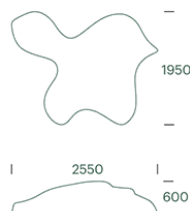

#156

Starfish Mini

Starfish Mini is not just a piece of furniture; it's an experience. Its enchanting shape and design beckon for social gatherings, creative expression, and moments of relaxation. Whether as an artwork or as a striking landmark, the Starfish Mini manages to capture attention

#156

Starfish Mini

Technical data

Material

Molded in 12mm durable and maintenance-free fiberglass with a tinted glossy gelcoat surface.

UV-resistant, stands up to weather, wear and tear.

Dimensions

W1950 x L2550mm x H600mm.