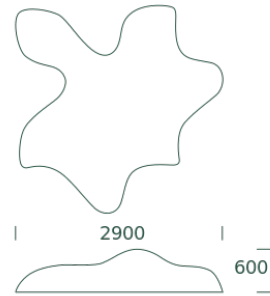

#138

Starfish

Starfish is not just a piece of furniture it is an experience. Its enchanting form and design invite social interaction, creative expression, and moments of relaxation. Whether as a work of art on its own or as an eye-catching landmark, Starfish has a captivating presence that draws attention

#138

Starfish

Technical data

Material

Molded in 12mm durable and maintenance-free fiberglass with a tinted glossy gelcoat surface.

UV-resistant, stands up to weather, wear and tear.

Authentication

TÜV approved as playground equipment acc. EN1176.

Dimensions

B2900 x L2900mm x H600mm.

6-8 seats.

Variant

Also available in concrete

Fixation

Rods or concrete blocks are fastened to the fittings beneath the Starfish.

Concrete blocks to be ordered separately.