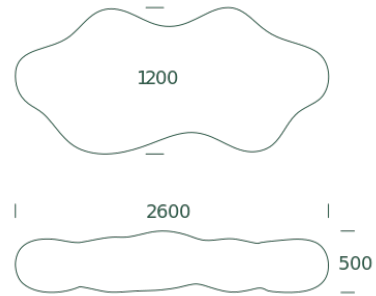

#173

Lava

Lava's appealing design and organic forms exert a magnetic effect on both adults and children. Drawing inspiration from clouds and lava, it establishes an inviting atmosphere in the space, fostering creative expression or providing a moment of respite. Lava has no direction, and its function is not predetermined, thereby encouraging users to engage their imagination and follow their intuition

#173

Lava

Technical data

Material

Rotation moulded polyethylene, dyed. Moulded in one piece. UV-resistant, stands up to weather, wear and tear. The material is suitable for granulation and recycling.

Dimensions

L2600 x B1200 x H500mm

Weight: 40 kg

Mounting

Lava sits directly on the floor/terrain. Adjustable feet are provided for indoor use. Fittings for mounting must be ordered separately.

Maintenance

This product withstands most cleaning agents and chemicals and can be cleaned using a high-pressure cleaner. The colour can be revived using vinyl cleaner or similar.