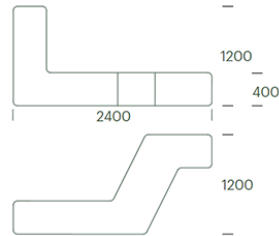

#139

Boa

Boa is a reinterpretation of the traditional table-bench combination in a funky and modern style. It pushes the boundaries of what we typically expect from furniture in public spaces. Its functional and sculptural nature not only adds visual appeal but also introduces a playful dimension to the surroundings

#139

Boa

Technical data

Material

Rotation moulded polyethylene, 6-7 mm thick, dyed. Moulded in one piece. UV-resistant, stands up to weather, wear and tear. The material is suitable for granulation and recycling.

Dimensions

L2400 x B1200 x H1200mm.

Volume: 630L

3-5 seats. Turnable

Fixation

Fill with water (450 litres) / sand (450kg) through integrated plugs. Or surface fixation (brackets to be ordered separately).

The height varies from 40 to 120cm. We recommend EN-1176 standard safety surfacing within a 150cm radius of Boa.