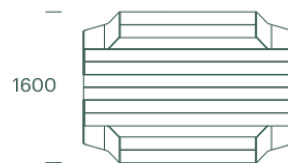

#148

Longtable

A reinterpretation of the traditional long table and bench set in fresh form. A seating, dining, and communication table inspired by the long rows of tables and benches used at the traditional harvest festivals and beer festival

#148

Longtable

Technical data

Material

Tabletop and seats: Iroko wood or Hellwood
Frame/legs: Folded hot galvanised steel

Dimensions

Available in 2 lengths: 2400mm (6 pers.) and 3000mm (8 pers.)

Fixation